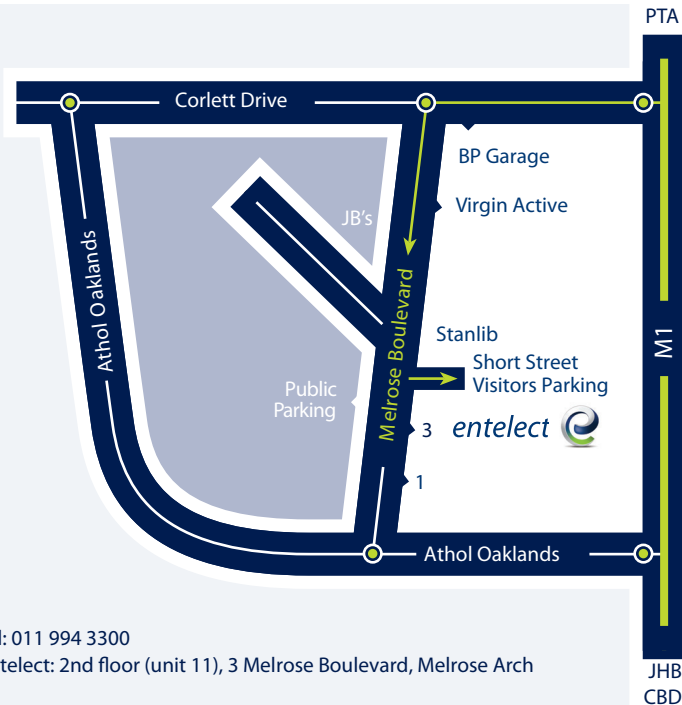

## Directions to Entelect

**From Pretoria:** Take the N1 highway towards Johannesburg. After passing Midrand follow the M1 South signs to Johannesburg. Take the Corlett Drive offramp and turn right (back under the highway).

**From Johannesburg:** Take the M1 North towards Sandton. Take the Corlett Drive offramp.

**Thereafter:** Turn left into Melrose Boulevard (BP Garage on the corner) and enter Melrose Arch. Drive down Melrose Boulevard, pass Virgin Active and Stanlib (on your left), then turn left into visitors parking in Short Street. **Our offices are situated on the 2nd floor (unit 11), 3 Melrose Boulevard, Melrose Arch.**