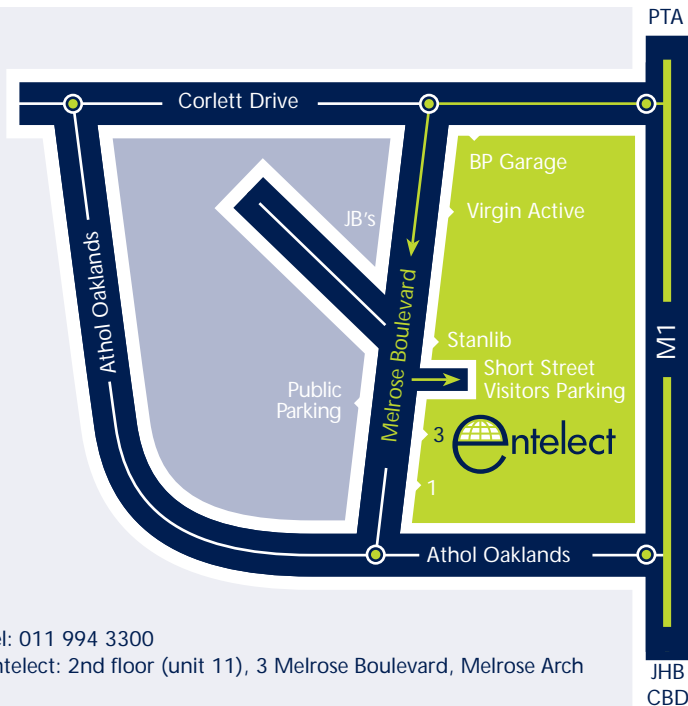

Directions to Entelect

From Pretoria: Take the N1 highway towards Johannesburg. After passing Midrand follow the M1 South signs to Johannesburg. Take the Corlett Drive offramp and turn right (back under the highway).

From Johannesburg: Take the M1 North towards Sandton. Take the Corlett Drive offramp.

Thereafter: Turn left into Melrose Boulevard (BP Garage on the corner) and enter Melrose Arch. Drive down Melrose Boulevard, pass Virgin Active and Stanlib (on your left), then turn left into visitors parking in Short Street. **Our offices are situated on the 2nd floor (unit 11), 3 Melrose Boulevard, Melrose Arch.**

Tel: 011 994 3300

Entelect: 2nd floor (unit 11), 3 Melrose Boulevard, Melrose Arch

JHB
CBD